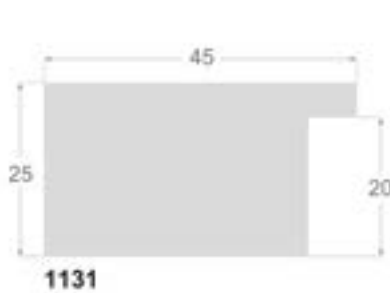

/821

/823

*Nyhed  
Ny kollektion*

1131/821 45x25mm

SORT BAGSIDE

1099/821 30x30mm

SORT BAGSIDE

1079/821 20x20mm