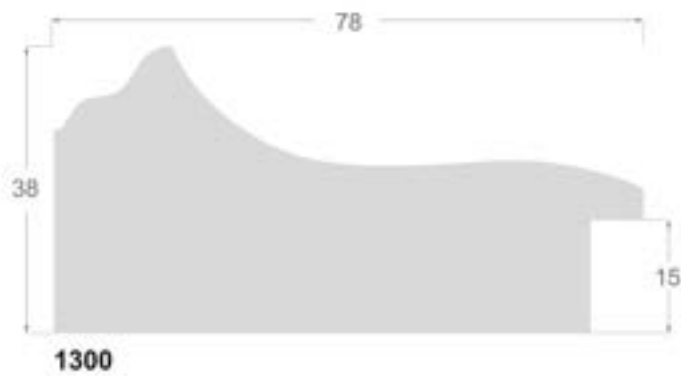

# Boston Collection

Patinated gold  
/451

Patinated silver  
/453

Patinated black  
/454

Patinated white  
/455

1300/451 78x38mm

1299/451 47x26mm

1298/451 30x21mm