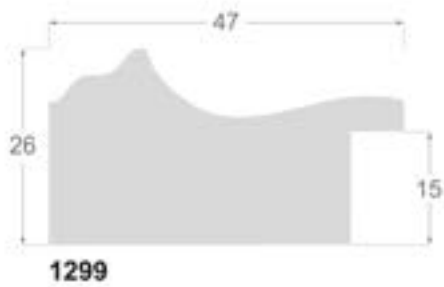

# Boston Collection

Patinated gold  
/451

Patinated silver  
/453

Patinated black  
/454

Patinated white  
/455

1300/451 78x38mm

1299/451 47x26mm

1298/451 30x21mm