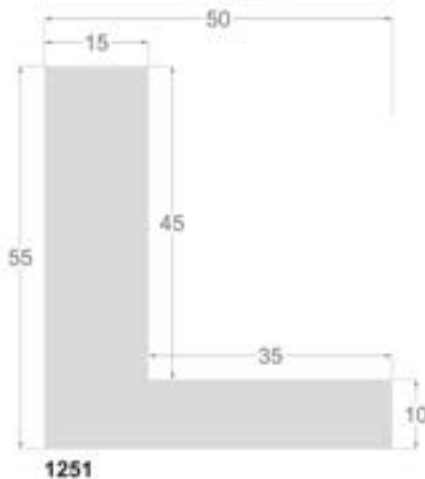

/821

/823

*Nyhed  
Ny kollektion*

1131/821 45x25mm

SORT BAGSIDE

1099/821 30x30mm

SORT BAGSIDE

1079/821 20x20mm