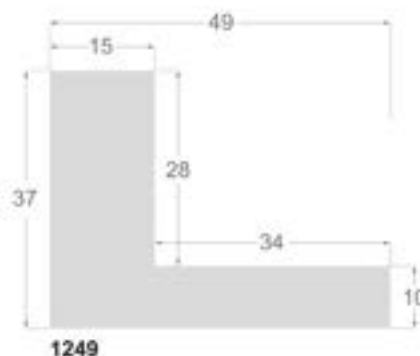

/821

/823

*Nyhed  
Ny kollektion*

1131/821 45x25mm

SORT BAGSIDE

1099/821 30x30mm

SORT BAGSIDE

1079/821 20x20mm