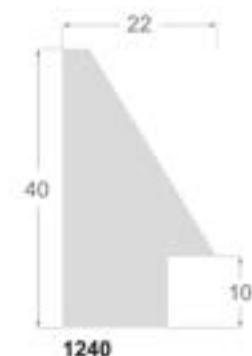

/821

/823

*Nyhed  
Ny kollektion*

1131/821 45x25mm

SORT BAGSIDE

1099/821 30x30mm

SORT BAGSIDE

1079/821 20x20mm