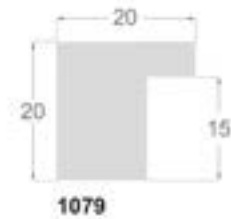

/821

/823

*Nyhed  
Ny kollektion*

1131/821 45x25mm

SORT BAGSIDE

1099/821 30x30mm

SORT BAGSIDE

1079/821 20x20mm