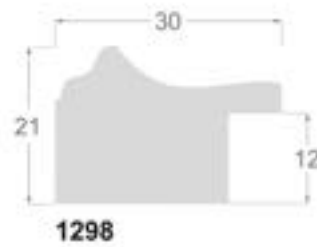

# Boston Collection

Patinated gold  
/451

Patinated silver  
/453

Patinated black  
/454

Patinated white  
/455

1300/451 78x38mm

1299/451 47x26mm

1298/451 30x21mm