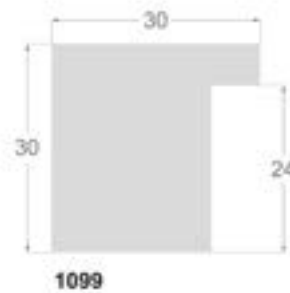

/821

/823

*Nyhed  
Ny kollektion*

1131/821 45x25mm

SORT BAGSIDE

1099/821 30x30mm

SORT BAGSIDE

1079/821 20x20mm