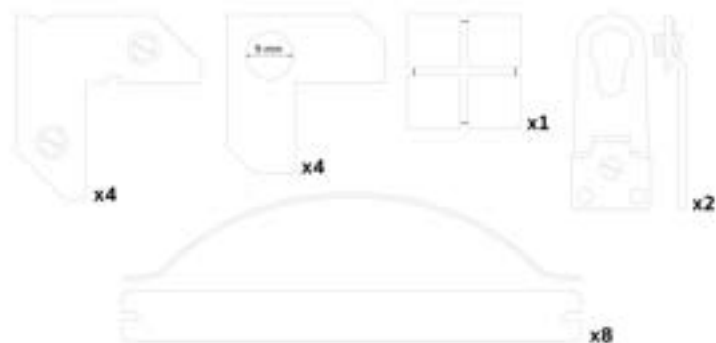

KIT

413/98 Kit for the assembling of 1 aluminum frame

413/99 Kit for assembling 100 frames with aluminum moldings